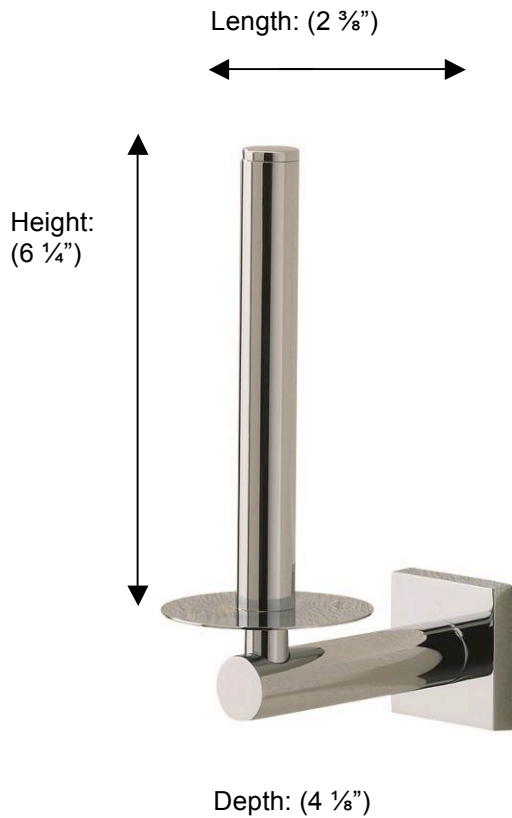

BRAGA

67622 SPARE ROLL HOLDER

**Description:**

Spare roll holder

Finishes:

-  CR – Chrome
-  PV – Polished Brass
-  UB – Unlacquered Brass
-  MB – Matte Black
-  NI – Polished Nickel
-  ES – Satin Nickel
-  GD – Gold

Material:

Brass

Method of Fixing:

Direct to wall

Country of Origin:

Portugal

All Dimensions are approximate